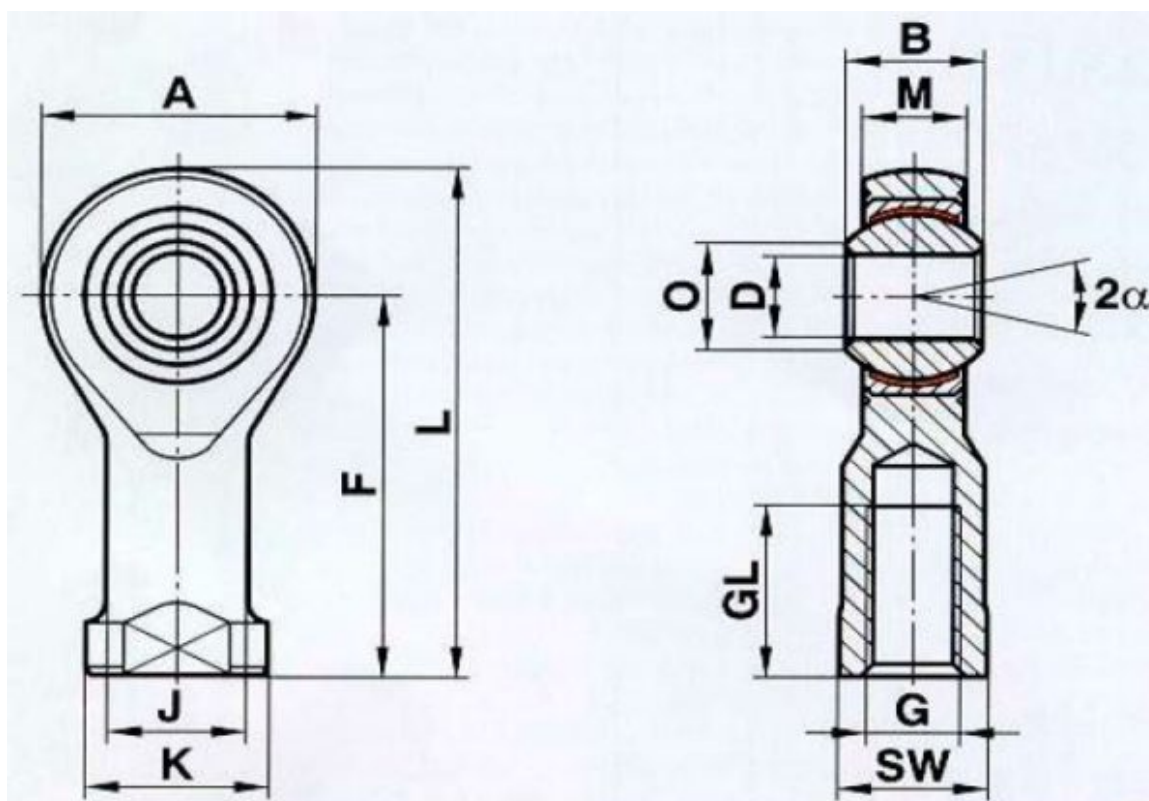

Data Sheet

Article number: 03800012125C

Description: Fluro rod end
GKIW 12x1,25

Measures

A = 32

B = 16

F = 50

G = M12

GL = 22

J = 17.5

K = 22

L = 60

M = 12

SW = 19